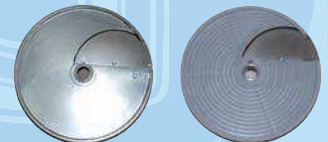

nur
444,-

🇬🇧 Vegetable cutter

460 x 250 x 490 mm,
550 W, 230 V, 50 Hz, 21,5 kg
easy handling and cleaning,
fast changing of the disk,
greatest hygiene,
powerful and low-noise motor

Code: GM 44

🇩🇪 Scheibenschnitt
🇬🇧 Cutter disc

1 - 8 mm	1 mm	2 mm	3 mm	4 mm	5 mm
GAMX 1	GAME 1	GME 2	GAME 3	GME 4	GAME 5
140,00	59,00	49,00	59,00	49,00	59,00

Code Euro

🇩🇪 Scheibenschnitt
🇬🇧 Cutter disc

6 mm	8 mm	10 mm	12 mm	14 mm
GAME 6	GAME 8	GAME 10	GAME 12	GAME 14
59,00	59,00	59,00	59,00	59,00

Code Euro

🇩🇪 Parmesan Reibe
🇬🇧 Parmesan grater disc

GAMV
59,00

🇩🇪 Sichelmesserscheibe
🇬🇧 Disc with sickle-knife

1 mm	2 mm
GAMS 1	GAMS 2
59,00	59,00

🇩🇪 Reibscheibe
🇬🇧 Grater disc

2 mm	3 mm	4 mm	7 mm
GAMZ 2	GMZ 3	GMZ 4	GMZ 7
59,00	49,00	49,00	49,00